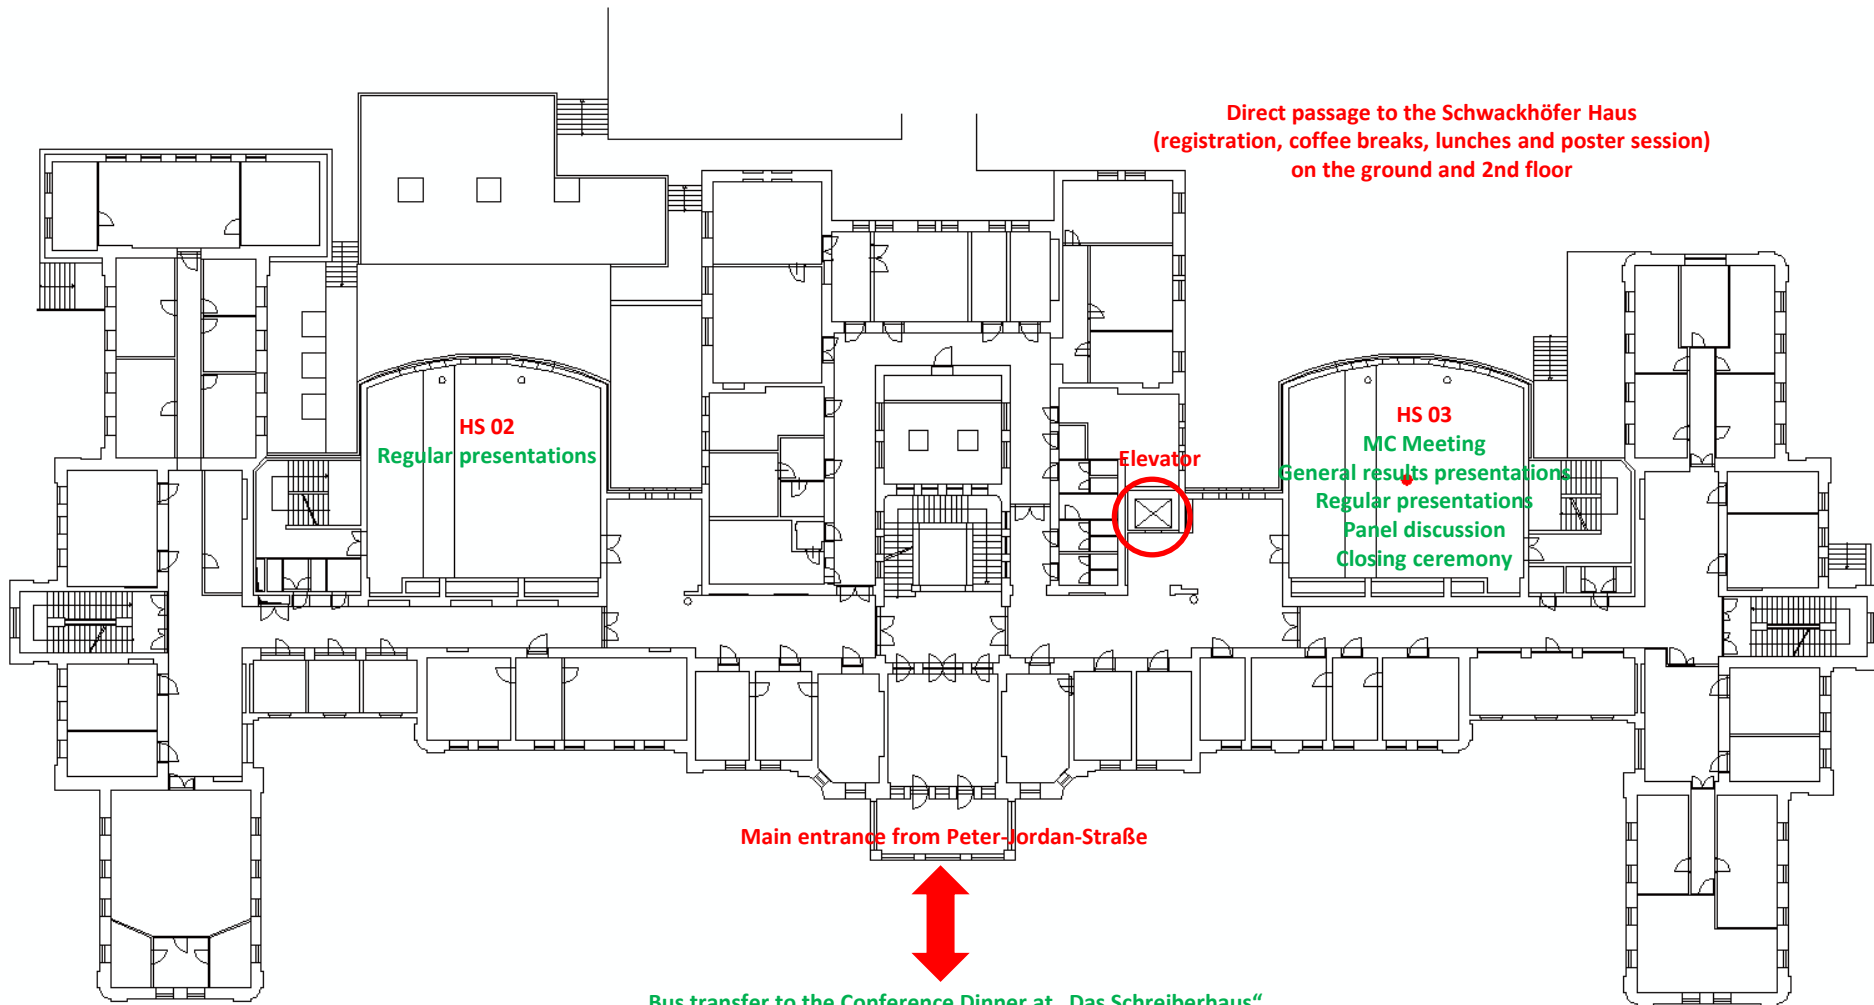

BOKU University, Peter-Jordan-Str. Overview Map

BOKU-Centre, Peter-Jordan-Str.

Overview Map

Wilhelm Exner-Haus
Peter-Jordan-Str. 82
1st floor

Direct passage to the Schwackhöfer Haus
(registration, coffee breaks, lunches and poster session)
on the ground and 2nd floor

HS 02
Regular presentations

Elevator

HS 03
MC Meeting
General results presentations
Regular presentations
Panel discussion
Closing ceremony

Main entrance from Peter-Jordan-Straße

Bus transfer to the Conference Dinner at „Das Schreiberhaus“
in front of the main gate of the Exner Haus
Wednesday, 12.09.2018 between 19:00 – 19:30

Look for the bus with the sign: „Shuttle for NNEXT Conference dinner“

Franz Schwackhöfer-Haus
Peter-Jordan-Str. 82
Ground floor

Main entrance

Elevator 1

Aula Schwackhöfer-Haus
Poster session & Wine reception