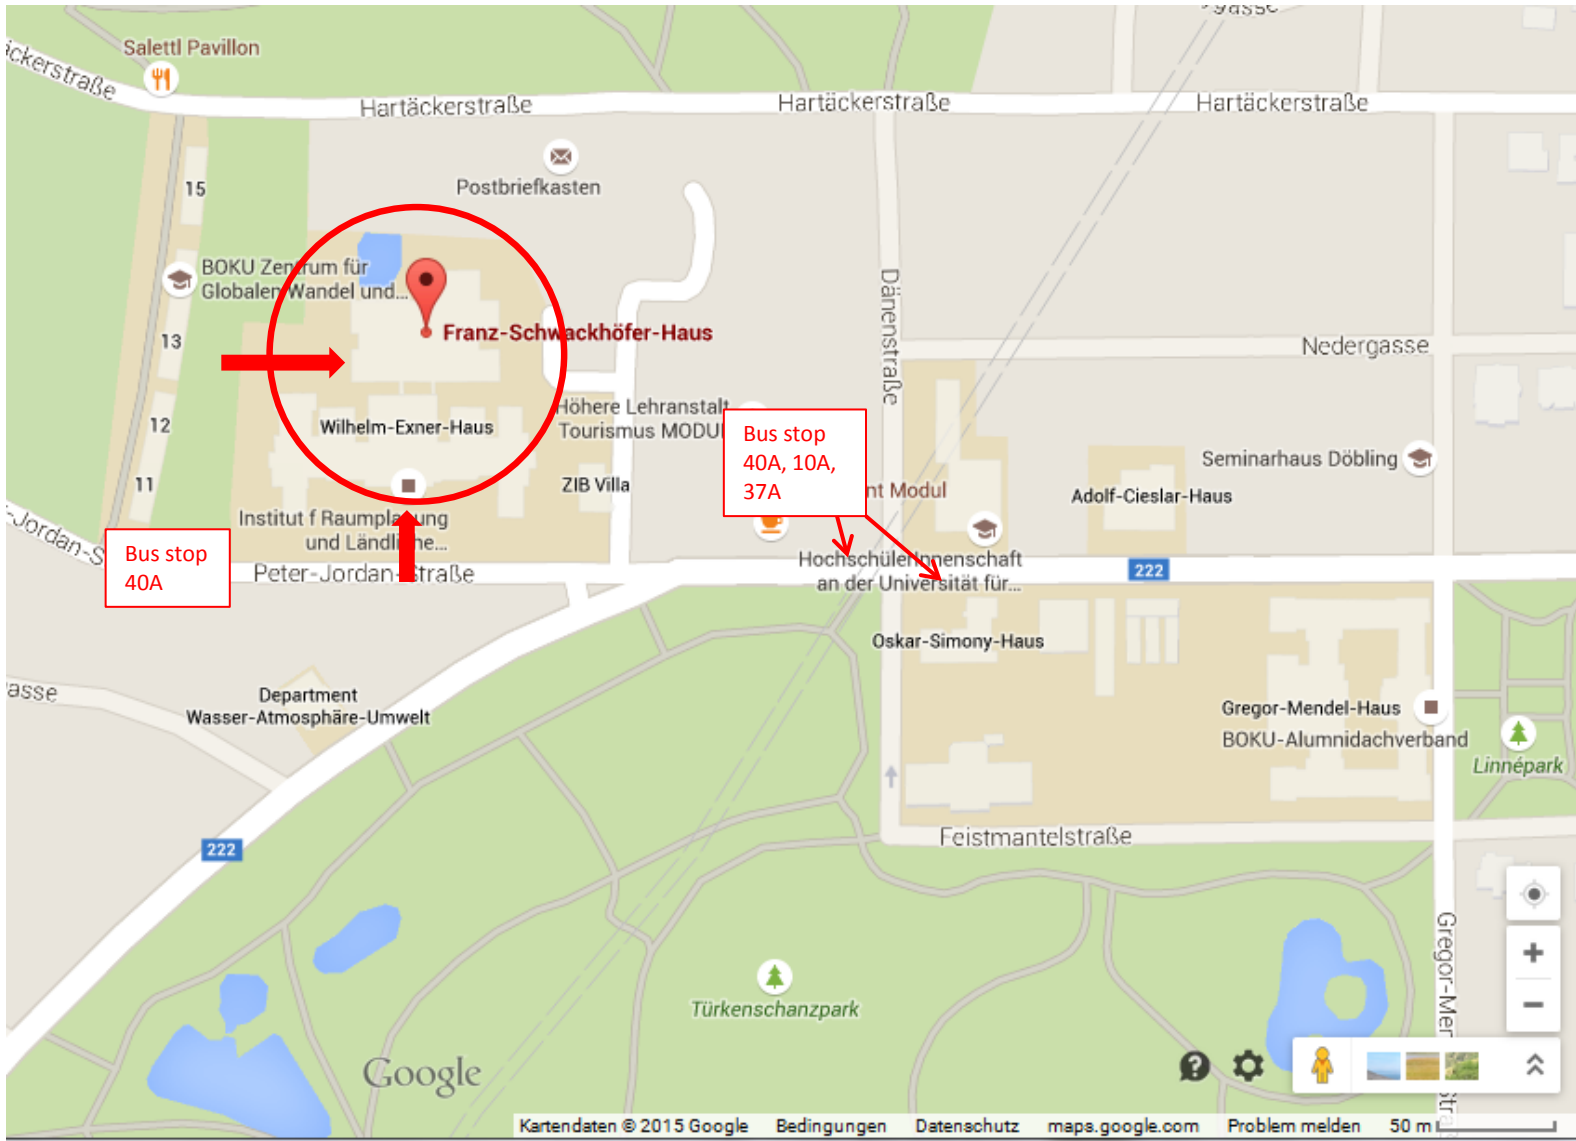

BOKU University, Peter-Jordan-Str. Overview Map

BOKU-Centre, Peter-Jordan-Str.

Overview Map

Wilhelm Exner-Haus
Peter-Jordan-Str. 82
1st floor

Direct passage to the Schwackhöfer Haus
(registration, coffee breaks, lunches and poster session)
on the ground and 2nd floor

HS 02
Regular presentations

Elevator

HS 03
MC Meeting
General results presentations
Regular presentations
Panel discussion
Closing ceremony

Main entrance from Peter-Jordan-Straße

Bus transfer to the Conference Dinner at „Das Schreiberhaus“
in front of the main gate of the Exner Haus
Wednesday, 12.09.2018 between 19:00 – 19:30

Look for the bus with the sign: „Shuttle for NNEXT Conference dinner“

Franz Schwackhöfer-Haus
Peter-Jordan-Str. 82
Ground floor

Main entrance

Elevator 1

Aula Schwackhöfer-Haus
Poster session & Wine reception

Elevator 2

SR04
Registration & Helpdesk

SR06
Coffee break & Lunch

SR09
Coffee break & Lunch

Entrance via
Wilhelm Exner-Haus

Franz Schwackhöfer-Haus
Peter-Jordan-Str. 82
2nd floor