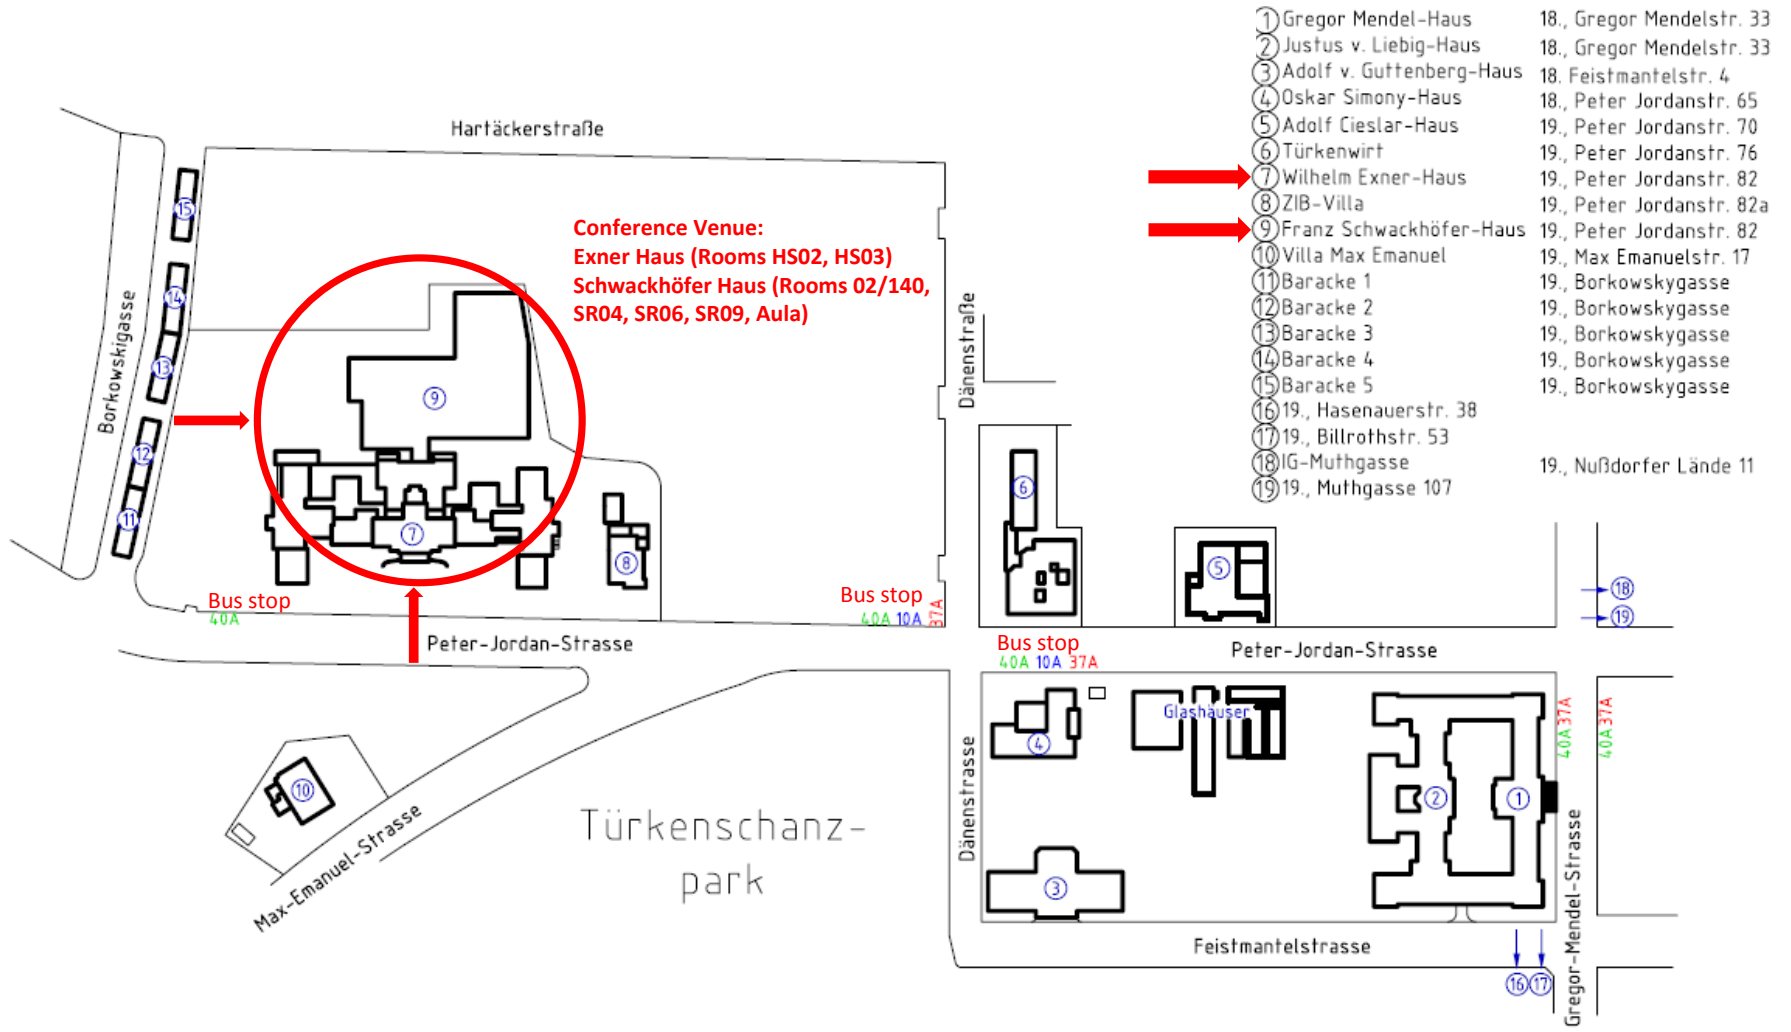

BOKU University, Peter-Jordan-Str. Overview Map

BOKU-Centre, Peter-Jordan-Str.

Overview Map

Wilhelm Exner-Haus
Peter-Jordan-Str. 82
1st floor

Direct passage to the Schwackhöfer Haus
(registration, coffee breaks, lunches and poster session)
on the ground and 2nd floor

HS 02
Regular presentations

Elevator

HS 03
MC Meeting
General results presentations
Regular presentations
Panel discussion
Closing ceremony

Main entrance from Peter-Jordan-Straße

Bus transfer to the Conference Dinner at „Das Schreiberhaus“
in front of the main gate of the Exner Haus
Wednesday, 12.09.2018 between 19:00 – 19:30

Look for the bus with the sign: „Shuttle for NNEXT Conference dinner“

Franz Schwackhöfer-Haus
Peter-Jordan-Str. 82
Ground floor

Main entrance

Elevator 1

Aula Schwackhöfer-Haus
Poster session & Wine reception

Elevator 2

SR04
Registration & Helpdesk

SR06
Coffee break & Lunch

SR09
Coffee break & Lunch

Entrance via
Wilhelm Exner-Haus

Franz Schwackhöfer-Haus
Peter-Jordan-Str. 82
2nd floor