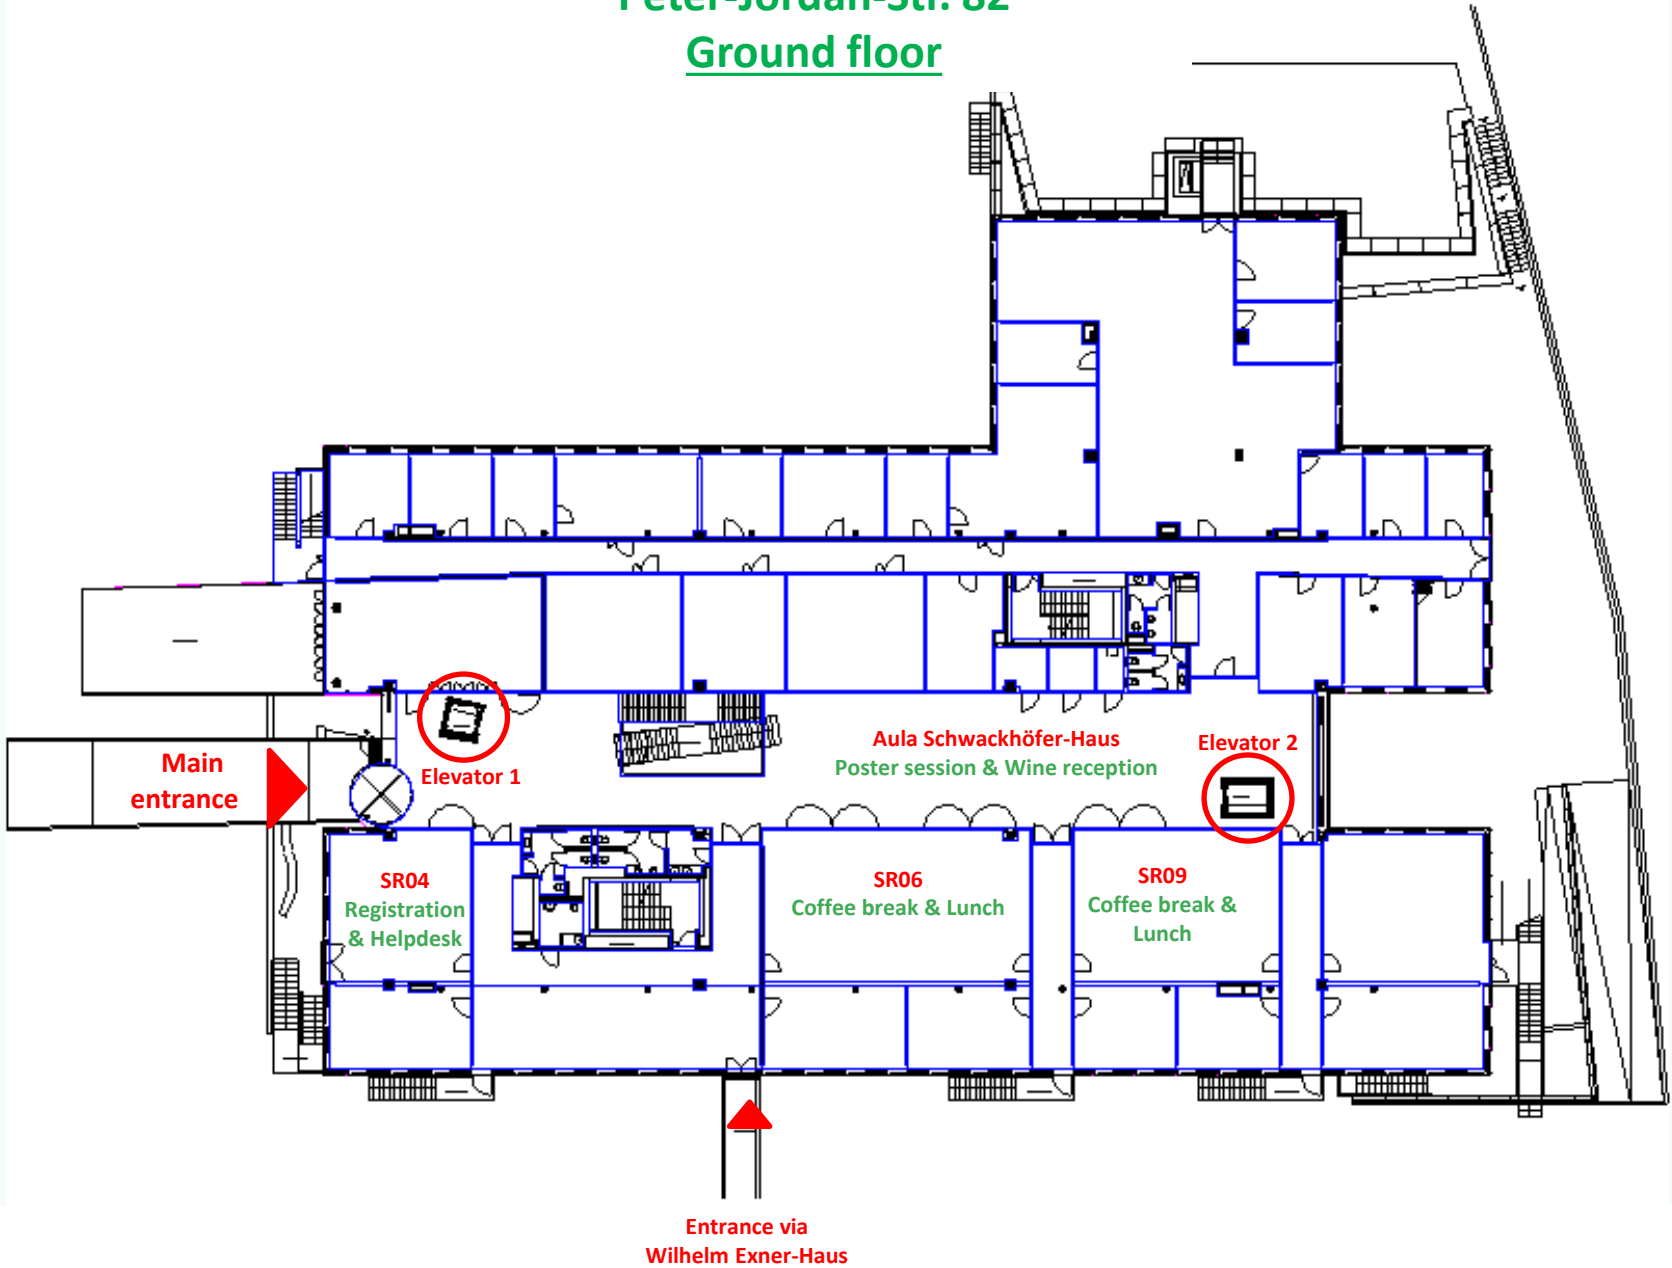

BOKU University, Peter-Jordan-Str. Overview Map

BOKU-Centre, Peter-Jordan-Str.

Overview Map

Wilhelm Exner-Haus
Peter-Jordan-Str. 82
1st floor

Direct passage to the Schwackhöfer Haus
(registration, coffee breaks, lunches and poster session)
on the ground and 2nd floor

HS 02
Regular presentations

Elevator

HS 03
MC Meeting
General results presentations
Regular presentations
Panel discussion
Closing ceremony

Main entrance from Peter-Jordan-Straße

Bus transfer to the Conference Dinner at „Das Schreiberhaus“
in front of the main gate of the Exner Haus
Wednesday, 12.09.2018 between 19:00 – 19:30

Look for the bus with the sign: „Shuttle for NNEXT Conference dinner“

Franz Schwackhöfer-Haus
Peter-Jordan-Str. 82
Ground floor

Main entrance

Elevator 1

Aula Schwackhöfer-Haus
Poster session & Wine reception